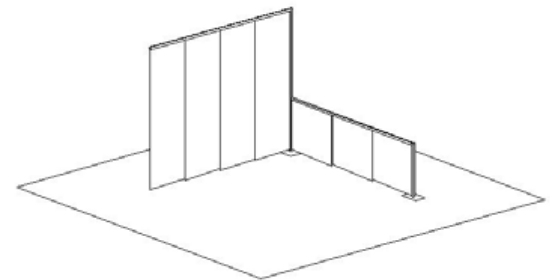

Back Section

(2) Large Bases; (2) 8' Uprights; (1) Adjustable Cross Bar; (3) 8' Drapes

RETAIL
\$23

WHOLESALE
\$18

SETUP
\$4

Back Section Extension

(1) Large Bases; (1) 8' Uprights; (1) Adjustable Cross Bar; (3) 8' Drapes

RETAIL
\$18

WHOLESALE
\$14

SETUP
\$3

In-Line Booth

(2) Large Bases; (2) Small Bases;
(2) 8' Uprights; (2) 3' Uprights; (3) Adjustable Cross Bars
(3) 8' Drapes; (6) 3' Drapes

RETAIL
\$40

WHOLESALE
\$32

SETUP
\$6

In-Line Booth Extension

(1) Large Bases; (1) Small Bases;
(1) 8' Uprights; (1) 3' Uprights; (2) Adjustable Cross Bars
(3) 8' Drapes; (3) 3' Drapes

RETAIL
\$28

WHOLESALE
\$22

SETUP
\$5

Back-to-Back Booth (2 vendors)

(2) Large Bases; (4) Small Bases;
(2) 8' Uprights; (4) 3' Uprights; (5) Adjustable Cross Bars
(3) 8' Drapes; (12) 3' Drapes

RETAIL
\$56

WHOLESALE
\$44

SETUP
\$10

Back-to-Back Booth Extension (2 vendors)

(1) Large Bases; (2) Small Bases;
(1) 8' Uprights; (2) 3' Uprights; (3) Adjustable Cross Bars
(3) 8' Drapes; (6) 3' Drapes