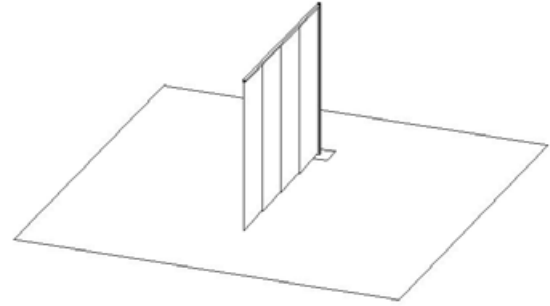

Back Section

(2) Large Bases; (2) 8' Uprights; (1) Adjustable Cross Bar; (3) 8' Drapes

RETAIL
\$23

WHOLESALE
\$18

SETUP
\$4

Back Section Extension

(1) Large Bases; (1) 8' Uprights; (1) Adjustable Cross Bar; (3) 8' Drapes

RETAIL
\$18

WHOLESALE
\$14

SETUP
\$3

In-Line Booth

(2) Large Bases; (2) Small Bases;
(2) 8' Uprights; (2) 3' Uprights; (3) Adjustable Cross Bars
(3) 8' Drapes; (6) 3' Drapes

RETAIL
\$40

WHOLESALE
\$32

SETUP
\$6

In-Line Booth Extension

(1) Large Bases; (1) Small Bases;
(1) 8' Uprights; (1) 3' Uprights; (2) Adjustable Cross Bars
(3) 8' Drapes; (3) 3' Drapes

RETAIL
\$28

WHOLESALE
\$22

SETUP
\$5

Back-to-Back Booth (2 vendors)