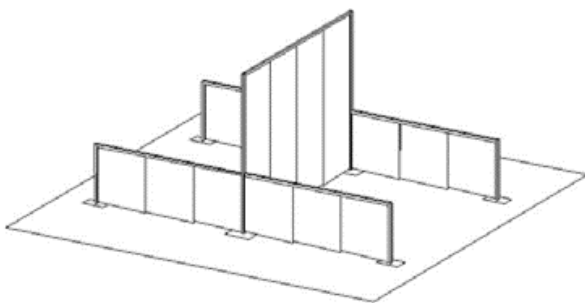

Back Section

(2) Large Bases; (2) 8' Uprights; (1) Adjustable Cross Bar; (3) 8' Drapes

RETAIL
\$23

WHOLESALE
\$18

SETUP
\$4

Back Section Extension

(1) Large Bases; (1) 8' Uprights; (1) Adjustable Cross Bar; (3) 8' Drapes

RETAIL
\$18

WHOLESALE
\$14

SETUP
\$3

In-Line Booth

(2) Large Bases; (2) Small Bases;
(2) 8' Uprights; (2) 3' Uprights; (3) Adjustable Cross Bars
(3) 8' Drapes; (6) 3' Drapes

RETAIL
\$40

WHOLESALE
\$32

SETUP
\$6

In-Line Booth Extension

(1) Large Bases; (1) Small Bases;
(1) 8' Uprights; (1) 3' Uprights; (2) Adjustable Cross Bars
(3) 8' Drapes; (3) 3' Drapes

RETAIL
\$28

WHOLESALE
\$22

SETUP
\$5

Back-to-Back Booth (2 vendors)

(2) Large Bases; (4) Small Bases;
(2) 8' Uprights; (4) 3' Uprights; (5) Adjustable Cross Bars
(3) 8' Drapes; (12) 3' Drapes

RETAIL
\$56

WHOLESALE
\$44

SETUP
\$10

Back-to-Back Booth Extension (2 vendors)

(1) Large Bases; (2) Small Bases;
(1) 8' Uprights; (2) 3' Uprights; (3) Adjustable Cross Bars
(3) 8' Drapes; (6) 3' Drapes